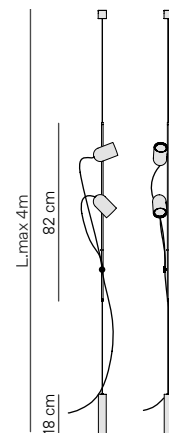

ONFA PENDANT DOUBLE SPOTLIGHT

MODEL	Finishes / Acabado
Onfa Pendant double spot Walnut	Natural solid walnut wood / Brass finished metal Madera maciza de nogal natural/ Metal acabado latón
Onfa Wall double spot Black	Black stained ash / Graphite finished metal Fresno teñido negro / Metal acabado grafito
Onfa Wall double spot Oak	Natural oak wood / Graphite finished metal Madera de roble natural/ Metal acabado grafito