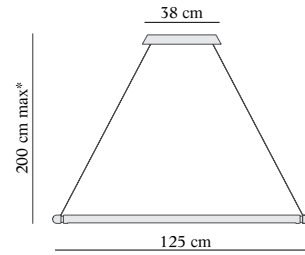

LINEA H

MODEL	REF.
Natural solid walnut wood/ Brass finished metal Madera maciza de nogal natural/ Metal acabado latón	LIHNGD
Natural solid walnut wood/ Graphite finished metal Madera maciza de nogal natural/ Metal acabado grafito	LIHNBD
Black stained ash / Brass finished metal Fresno negro teñido / Metal acabado latón	LIHBGD
Natural solid oak wood / Graphite finished metal Madera maciza de roble natural/ Metal acabado grafito	LIHRBD