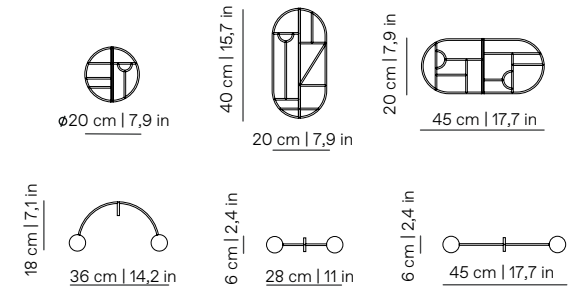

WOODEN DOTS

Cable: Gold or graphite finish
Structure: Gold or graphite finished metal
Dots: Natural solid walnut or lacquered solid wood

Cable: Color dorado o grafito
Estructura: Metal acabado dorado o grafito
Puntos: Madera de nogal natural o lacada

DIMMABLE (Dimmer not included)
BULB: LED Reflector Par16 GU10 (included)
Input voltage / Frequency: 100 - 240 V / 50 - 60 Hz (according to destination)
Wattage 7.5 W
Lumens: 600 lm
Colour Temperature: 2700K
Angle: 60°