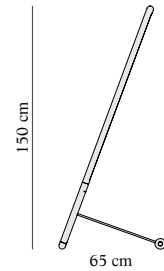

LINEA D

MODEL	REF.
Natural solid walnut wood/ Brass finished metal Madera maciza de nogal natural/ Metal acabado latón	LIDNGD
Natural solid walnut wood/ Graphite finished metal Madera maciza de nogal natural/ Metal acabado grafito	LIDNBD
Black stained ash / Brass finished metal Fresno negro teñido / Metal acabado latón	LIDBGD
Natural solid oak wood / Graphite finished metal Madera maciza de roble natural/ Metal acabado grafito	LIDRBD