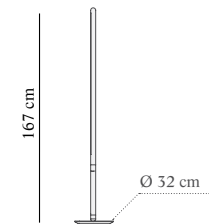

Light source: LED Monocolor · DIMMABLE  
Power: 14W  
Nominal Luminous Flux: 1150lm  
CRI: >95  
Deviation (SDCM): 3 step MacAdam ellipse  
Colour temperature: 2700K  
Light emission 120°