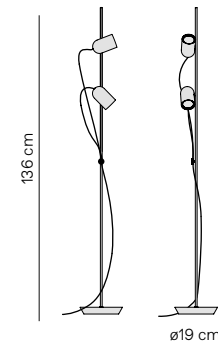

ONFA FLOOR DOUBLE SPOTLIGHT

MODEL	Finishes / Acabado
Onfa Floor double spot Walnut	Natural solid walnut wood / Brass finished metal Madera maciza de nogal natural/ Metal acabado latón
Onfa Floor double spot Black	Black stained ash / Graphite finished metal Fresno teñido negro / Metal acabado grafito
Onfa Floor double spot Oak	Natural oak wood / Graphite finished metal Madera de roble natural/ Metal acabado grafito