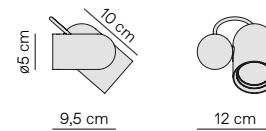

NOVELTIES 2024

ONFA WALL

MODEL	Finishes / Acabado
Onfa Wall Walnut	Natural solid walnut wood / Brass finished metal Madera maciza de nogal natural/ Metal acabado latón
Onfa Wall Black	Black stained ash / Graphite finished metal Fresno teñido negro / Metal acabado grafito
Onfa Wall Oak	Natural oak wood / Graphite finished metal Madera de roble natural/ Metal acabado grafito